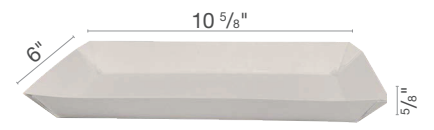

P

Item#	Description	Case	weight	pallet	Cube
H ○ RPN0209301X ● RPN0209302X	17.4 oz Small Burger Box	300 ct / Pack x 50	11.6 lb	4 x 10	1.5 ft <sup>3</sup>
I ○ RPN0209501X ● RPN0209502X	21.0 oz Medium Burger Box	300 ct / Pack x 50	12.7 lb	4 x 10	1.8 ft <sup>3</sup>
J ○ RPN02011401X ● RPN02011402X	27.7 oz Large Burger Box	300 ct / Pack x 50	15.8 lb	4 x 10	2.1 ft <sup>3</sup>
K ○ RPN050151901X ● RPN050151902X	Standard Tray # 1	600 ct / Pack x 100	13.8 lb	4 x 8	2.0 ft <sup>3</sup>
L ○ RPN050132101X ● RPN050132102X	Standard Tray # 2	600 ct / Pack x 100	13.2 lb	6 x 10	1.5 ft <sup>3</sup>
M ○ RPN050192401X ● RPN050192402X	Standard Tray # 3	600 ct / Pack x 100	20.0 lb	8 x 6	1.9 ft <sup>3</sup>
N ○ RPN050162201X ● RPN050162202X	Standard Tray # 4	600 ct / Pack x 100	16.7 lb	4 x 12	1.6 ft <sup>3</sup>
O ○ RPN050212701X ● RPN050212702X	Standard Tray # 5	600 ct / Pack x 100	24.4 lb	8 x 4	2.4 ft <sup>3</sup>
P ○ RPN050152701X ● RPN050152702X	Standard Tray # 6	600 ct / Pack x 100	18.2 lb	4 x 12	1.8 ft <sup>3</sup>