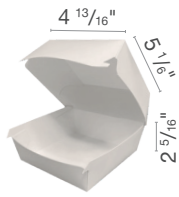

# Food Boxes and Trays

A

B

C

D

E

F

G

Item#	Description	Case	Weight	Pallet	Cube	
A	<input type="radio"/> RPN02026101X <input checked="" type="radio"/> RPN02026102X	26 oz Take Out Box	450 ct / Pack x 50	47.8 lb	4 x 5	4.6 ft <sup>3</sup>
	<input type="radio"/> RPN02026101XC <input checked="" type="radio"/> RPN02026102XC	26 oz Take Out Box	200 ct / Pack x 50			
B	<input type="radio"/> RPN02045101X <input checked="" type="radio"/> RPN02045102X	45 oz Take Out Box	400 ct / Pack x 50	64.3 lb	5 x 2	6.7 ft <sup>3</sup>
	<input type="radio"/> RPN02045101XC <input checked="" type="radio"/> RPN02045102XC	45 oz Take Out Box	200 ct / Pack x 50			
C	<input type="radio"/> RPN02049101X <input checked="" type="radio"/> RPN02049102X	49 oz Take Out Box	300 ct / Pack x 50	70.9 lb	6 x 2	6.3 ft <sup>3</sup>
	<input type="radio"/> RPN02049101XC <input checked="" type="radio"/> RPN02049102XC	49 oz Take Out Box	200 ct / Pack x 50			
D	<input type="radio"/> RPN02066101X <input checked="" type="radio"/> RPN02066102X	66 oz Take Out Box	300 ct / Pack x 50	80.0 lb	4 x 4	6.3 ft <sup>3</sup>
	<input type="radio"/> RPN02066101XC <input checked="" type="radio"/> RPN02066102XC	66 oz Take Out Box	200 ct / Pack x 50			
E	<input type="radio"/> RPN02P08201X <input checked="" type="radio"/> RPN02P08202X	4.7 oz Small French Fries Box	600 ct / Pack x 100	22.7 lb	13 x 9	0.7 ft <sup>3</sup>
F	<input type="radio"/> RPN02P08701X <input checked="" type="radio"/> RPN02P08702X	13.0 oz Medium French Fries Box	600 ct / Pack x 100	39.2 lb	7 x 7	1.9 ft <sup>3</sup>
G	<input type="radio"/> RPN02P12801X <input checked="" type="radio"/> RPN02P12802X	21.9 oz Large French Fries Box	600 ct / Pack x 100	55.3 lb	4 x 9	2.4 ft <sup>3</sup>