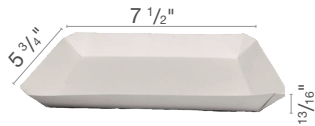

K

Item#	Description	Case	weight	pallet	Cube
H ○ RPN0209301X ● RPN0209302X	17.4 oz Small Burger Box	300 ct / Pack x 50	11.6 lb	4 x 10	1.5 ft³
I ○ RPN0209501X ● RPN0209502X	21.0 oz Medium Burger Box	300 ct / Pack x 50	12.7 lb	4 x 10	1.8 ft³
J ○ RPN02011401X ● RPN02011402X	27.7 oz Large Burger Box	300 ct / Pack x 50	15.8 lb	4 x 10	2.1 ft³
K ○ RPN050151901X ● RPN050151902X	Standard Tray # 1	600 ct / Pack x 100	13.8 lb	4 x 8	2.0 ft³
L ○ RPN050132101X ● RPN050132102X	Standard Tray # 2	600 ct / Pack x 100	13.2 lb	6 x 10	1.5 ft³
M ○ RPN050192401X ● RPN050192402X	Standard Tray # 3	600 ct / Pack x 100	20.0 lb	8 x 6	1.9 ft³
N ○ RPN050162201X ● RPN050162202X	Standard Tray # 4	600 ct / Pack x 100	16.7 lb	4 x 12	1.6 ft³
O ○ RPN050212701X ● RPN050212702X	Standard Tray # 5	600 ct / Pack x 100	24.4 lb	8 x 4	2.4 ft³
P ○ RPN050152701X ● RPN050152702X	Standard Tray # 6	600 ct / Pack x 100	18.2 lb	4 x 12	1.8 ft³