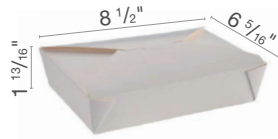

Food Boxes and Trays

C

Item#	Description	Case	Weight	Pallet	Cube	
A	☐ RPN02026101X ☒ RPN02026102X	26 oz Take Out Box	450 ct / Pack x 50	47.8 lb	4 x 5	4.6 ft³
	☐ RPN02026101XC ☒ RPN02026102XC	26 oz Take Out Box	200 ct / Pack x 50			
B	☐ RPN02045101X ☒ RPN02045102X	45 oz Take Out Box	400 ct / Pack x 50	64.3 lb	5 x 2	6.7 ft³
	☐ RPN02045101XC ☒ RPN02045102XC	45 oz Take Out Box	200 ct / Pack x 50			
C	☐ RPN02049101X ☒ RPN02049102X	49 oz Take Out Box	300 ct / Pack x 50	70.9 lb	6 x 2	6.3 ft³
	☐ RPN02049101XC ☒ RPN02049102XC	49 oz Take Out Box	200 ct / Pack x 50			
D	☐ RPN02066101X ☒ RPN02066102X	66 oz Take Out Box	300 ct / Pack x 50	80.0 lb	4 x 4	6.3 ft³
	☐ RPN02066101XC ☒ RPN02066102XC	66 oz Take Out Box	200 ct / Pack x 50			
E	☐ RPN02P08201X ☒ RPN02P08202X	4.7 oz Small French Fries Box	600 ct / Pack x 100	22.7 lb	13 x 9	0.7 ft³
F	☐ RPN02P08701X ☒ RPN02P08702X	13.0 oz Medium French Fries Box	600 ct / Pack x 100	39.2 lb	7 x 7	1.9 ft³
G	☐ RPN02P12801X ☒ RPN02P12802X	21.9 oz Large French Fries Box	600 ct / Pack x 100	55.3 lb	4 x 9	2.4 ft³