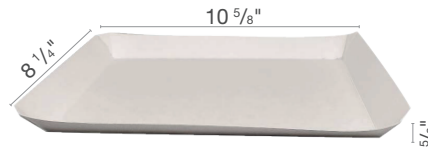

O

Item#	Description	Case	weight	pallet	Cube
H ○ RPN0209301X ● RPN0209302X	17.4 oz Small Burger Box	300 ct / Pack x 50	11.6 lb	4 x 10	1.5 ft³
I ○ RPN0209501X ● RPN0209502X	21.0 oz Medium Burger Box	300 ct / Pack x 50	12.7 lb	4 x 10	1.8 ft³
J ○ RPN02011401X ● RPN02011402X	27.7 oz Large Burger Box	300 ct / Pack x 50	15.8 lb	4 x 10	2.1 ft³
K ○ RPN050151901X ● RPN050151902X	Standard Tray # 1	600 ct / Pack x 100	13.8 lb	4 x 8	2.0 ft³
L ○ RPN050132101X ● RPN050132102X	Standard Tray # 2	600 ct / Pack x 100	13.2 lb	6 x 10	1.5 ft³
M ○ RPN050192401X ● RPN050192402X	Standard Tray # 3	600 ct / Pack x 100	20.0 lb	8 x 6	1.9 ft³
N ○ RPN050162201X ● RPN050162202X	Standard Tray # 4	600 ct / Pack x 100	16.7 lb	4 x 12	1.6 ft³
O ○ RPN050212701X ● RPN050212702X	Standard Tray # 5	600 ct / Pack x 100	24.4 lb	8 x 4	2.4 ft³
P ○ RPN050152701X ● RPN050152702X	Standard Tray # 6	600 ct / Pack x 100	18.2 lb	4 x 12	1.8 ft³