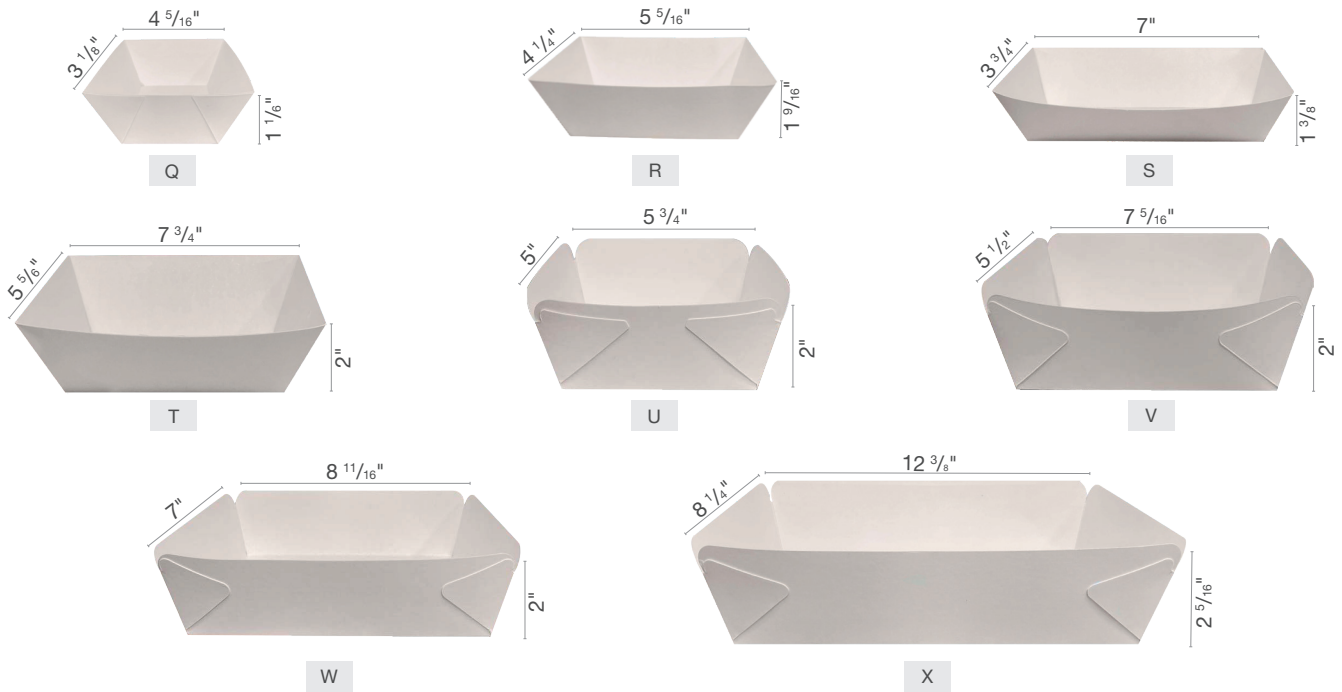

Food Boxes and Trays

Item#	Description	Case	Weight	Pallet	Cube
Q ☐ RPN050081201X ☒ RPN050081202X	Simple Deep Tray # 1	600 ct / Pack x 100	8.1 lb	12 x 8	0.8 ft³
R ☐ RPN050111401X ☒ RPN050111402X	Simple Deep Tray # 2	600 ct / Pack x 100	11.0 lb	11 x 8	1.0 ft³
S ☐ RPN050101801X ☒ RPN050101802X	Simple Deep Tray # 3	600 ct / Pack x 100	12.3 lb	9 x 8	1.3 ft³
T ☐ RPN050152001X ☒ RPN050152002X	Simple Deep Tray # 4	600 ct / Pack x 100	12.3 lb	6 x 7	1.4 ft³
U ☐ RPN050131501X ☒ RPN050131502X	Deep Tray # 1	600 ct / Pack x 100	16.7 lb	8 x 5	1.9 ft³
V ☐ RPN050141901X ☒ RPN050141902X	Deep Tray # 2	600 ct / Pack x 100	20.5 lb	6 x 5	2.6 ft³
W ☐ RPN050182201X ☒ RPN050182202X	Deep Tray # 3	600 ct / Pack x 100	29.7 lb	4 x 4	4.5 ft³
X ☐ RPN050213201X ☒ RPN050213202X	Deep Tray # 4	600 ct / Pack x 100	29.9 lb	3 x 4	4.7 ft³

Color:

white

Mocha