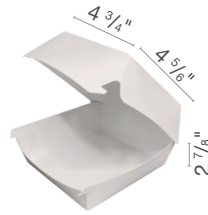

I

Item#	Description	Case	weight	pallet	Cube
H ○ RPN0209301X ● RPN0209302X	17.4 oz Small Burger Box	300 ct / Pack x 50	11.6 lb	4 x 10	1.5 ft³
I ○ RPN0209501X ● RPN0209502X	21.0 oz Medium Burger Box	300 ct / Pack x 50	12.7 lb	4 x 10	1.8 ft³
J ○ RPN02011401X ● RPN02011402X	27.7 oz Large Burger Box	300 ct / Pack x 50	15.8 lb	4 x 10	2.1 ft³
K ○ RPN050151901X ● RPN050151902X	Standard Tray # 1	600 ct / Pack x 100	13.8 lb	4 x 8	2.0 ft³
L ○ RPN050132101X ● RPN050132102X	Standard Tray # 2	600 ct / Pack x 100	13.2 lb	6 x 10	1.5 ft³
M ○ RPN050192401X ● RPN050192402X	Standard Tray # 3	600 ct / Pack x 100	20.0 lb	8 x 6	1.9 ft³
N ○ RPN050162201X ● RPN050162202X	Standard Tray # 4	600 ct / Pack x 100	16.7 lb	4 x 12	1.6 ft³
O ○ RPN050212701X ● RPN050212702X	Standard Tray # 5	600 ct / Pack x 100	24.4 lb	8 x 4	2.4 ft³
P ○ RPN050152701X ● RPN050152702X	Standard Tray # 6	600 ct / Pack x 100	18.2 lb	4 x 12	1.8 ft³