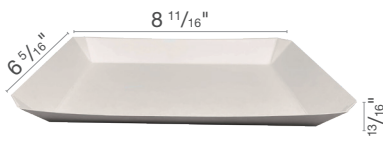

N

Item#	Description	Case	weight	pallet	Cube
H ○ RPN0209301X ● RPN0209302X	17.4 oz Small Burger Box	300 ct / Pack x 50	11.6 lb	4 x 10	1.5 ft³
I ○ RPN0209501X ● RPN0209502X	21.0 oz Medium Burger Box	300 ct / Pack x 50	12.7 lb	4 x 10	1.8 ft³
J ○ RPN02011401X ● RPN02011402X	27.7 oz Large Burger Box	300 ct / Pack x 50	15.8 lb	4 x 10	2.1 ft³
K ○ RPN050151901X ● RPN050151902X	Standard Tray # 1	600 ct / Pack x 100	13.8 lb	4 x 8	2.0 ft³
L ○ RPN050132101X ● RPN050132102X	Standard Tray # 2	600 ct / Pack x 100	13.2 lb	6 x 10	1.5 ft³
M ○ RPN050192401X ● RPN050192402X	Standard Tray # 3	600 ct / Pack x 100	20.0 lb	8 x 6	1.9 ft³
N ○ RPN050162201X ● RPN050162202X	Standard Tray # 4	600 ct / Pack x 100	16.7 lb	4 x 12	1.6 ft³
O ○ RPN050212701X ● RPN050212702X	Standard Tray # 5	600 ct / Pack x 100	24.4 lb	8 x 4	2.4 ft³
P ○ RPN050152701X ● RPN050152702X	Standard Tray # 6	600 ct / Pack x 100	18.2 lb	4 x 12	1.8 ft³