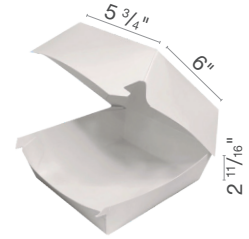

J

Item#	Description	Case	weight	pallet	Cube
H ○ RPN0209301X ● RPN0209302X	17.4 oz Small Burger Box	300 ct / Pack x 50	11.6 lb	4 x 10	1.5 ft³
I ○ RPN0209501X ● RPN0209502X	21.0 oz Medium Burger Box	300 ct / Pack x 50	12.7 lb	4 x 10	1.8 ft³
J ○ RPN02011401X ● RPN02011402X	27.7 oz Large Burger Box	300 ct / Pack x 50	15.8 lb	4 x 10	2.1 ft³
K ○ RPN050151901X ● RPN050151902X	Standard Tray # 1	600 ct / Pack x 100	13.8 lb	4 x 8	2.0 ft³
L ○ RPN050132101X ● RPN050132102X	Standard Tray # 2	600 ct / Pack x 100	13.2 lb	6 x 10	1.5 ft³
M ○ RPN050192401X ● RPN050192402X	Standard Tray # 3	600 ct / Pack x 100	20.0 lb	8 x 6	1.9 ft³
N ○ RPN050162201X ● RPN050162202X	Standard Tray # 4	600 ct / Pack x 100	16.7 lb	4 x 12	1.6 ft³
O ○ RPN050212701X ● RPN050212702X	Standard Tray # 5	600 ct / Pack x 100	24.4 lb	8 x 4	2.4 ft³
P ○ RPN050152701X ● RPN050152702X	Standard Tray # 6	600 ct / Pack x 100	18.2 lb	4 x 12	1.8 ft³